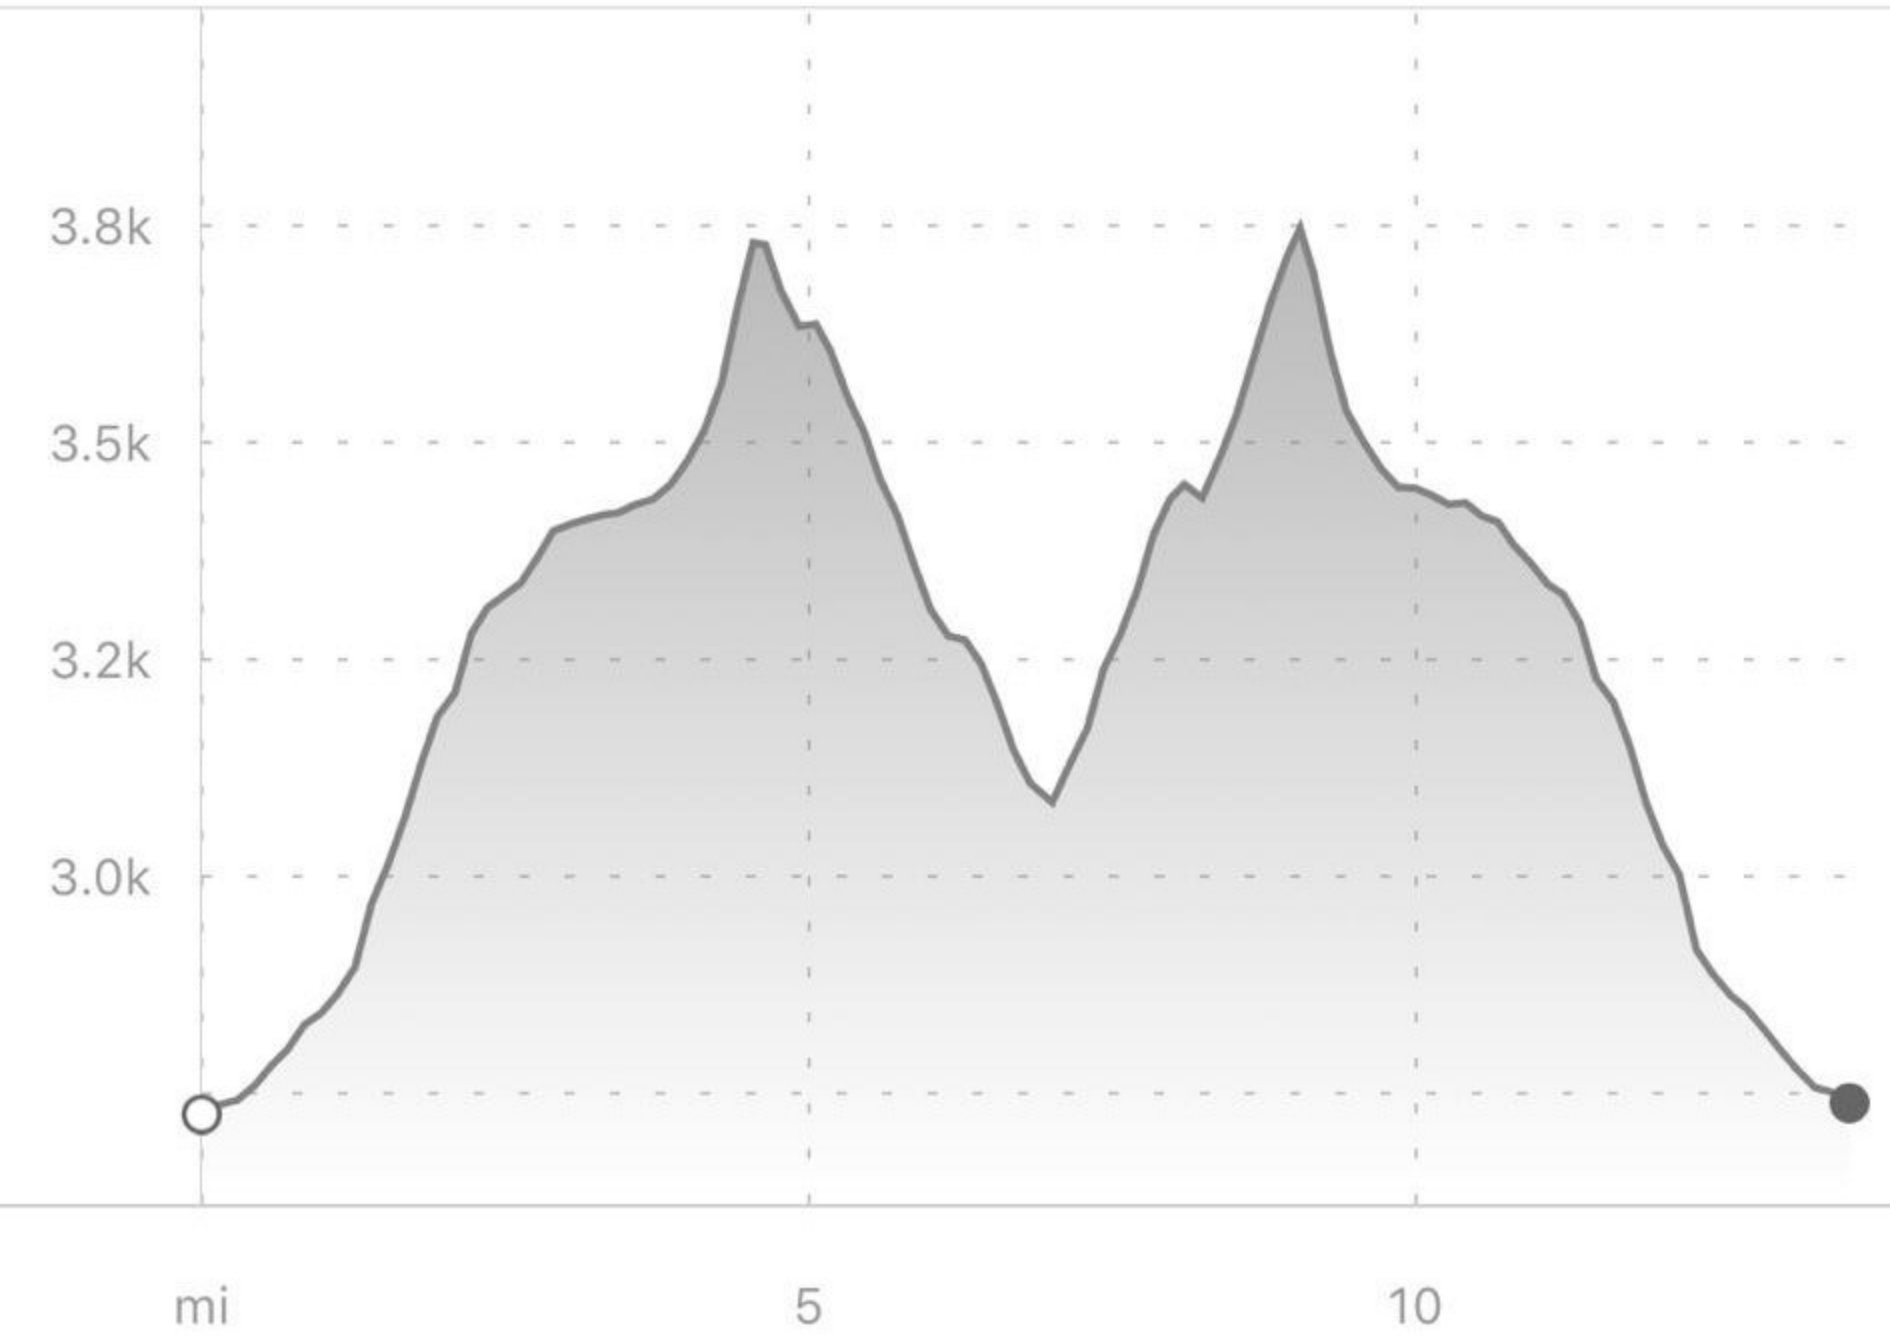

Elevation

1,670 ft

ELEV GAIN

3,759 ft

MAX ELEV