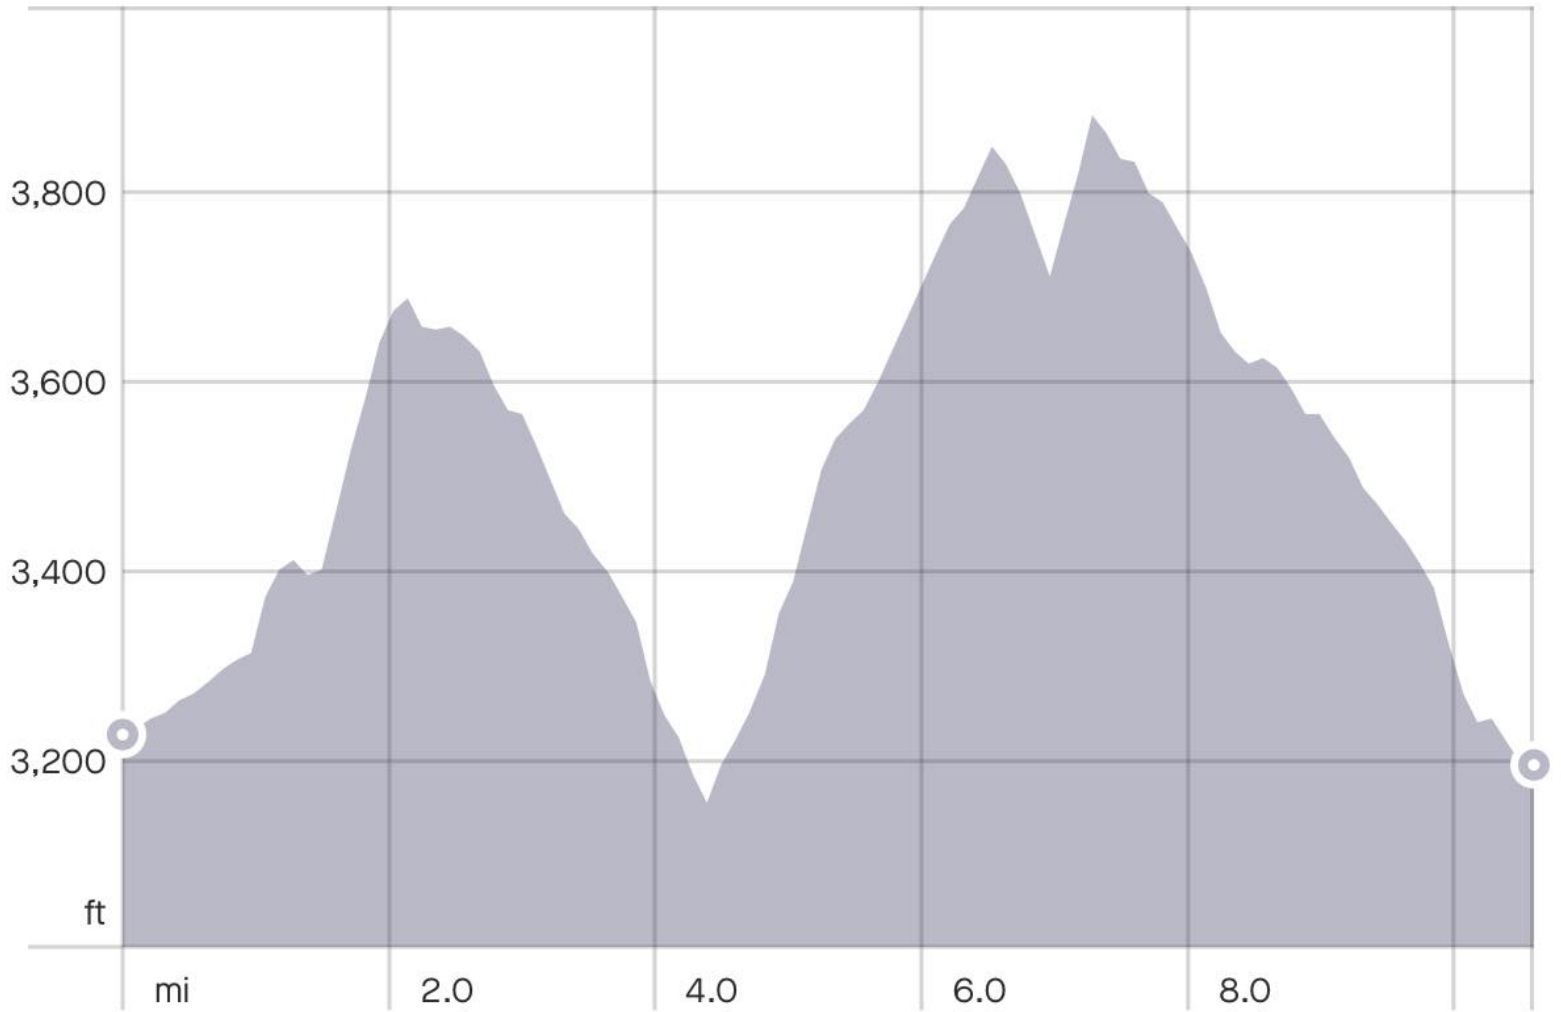

Elevation

Elevation Gain

1,430 ft

Max Elevation

3,885 ft