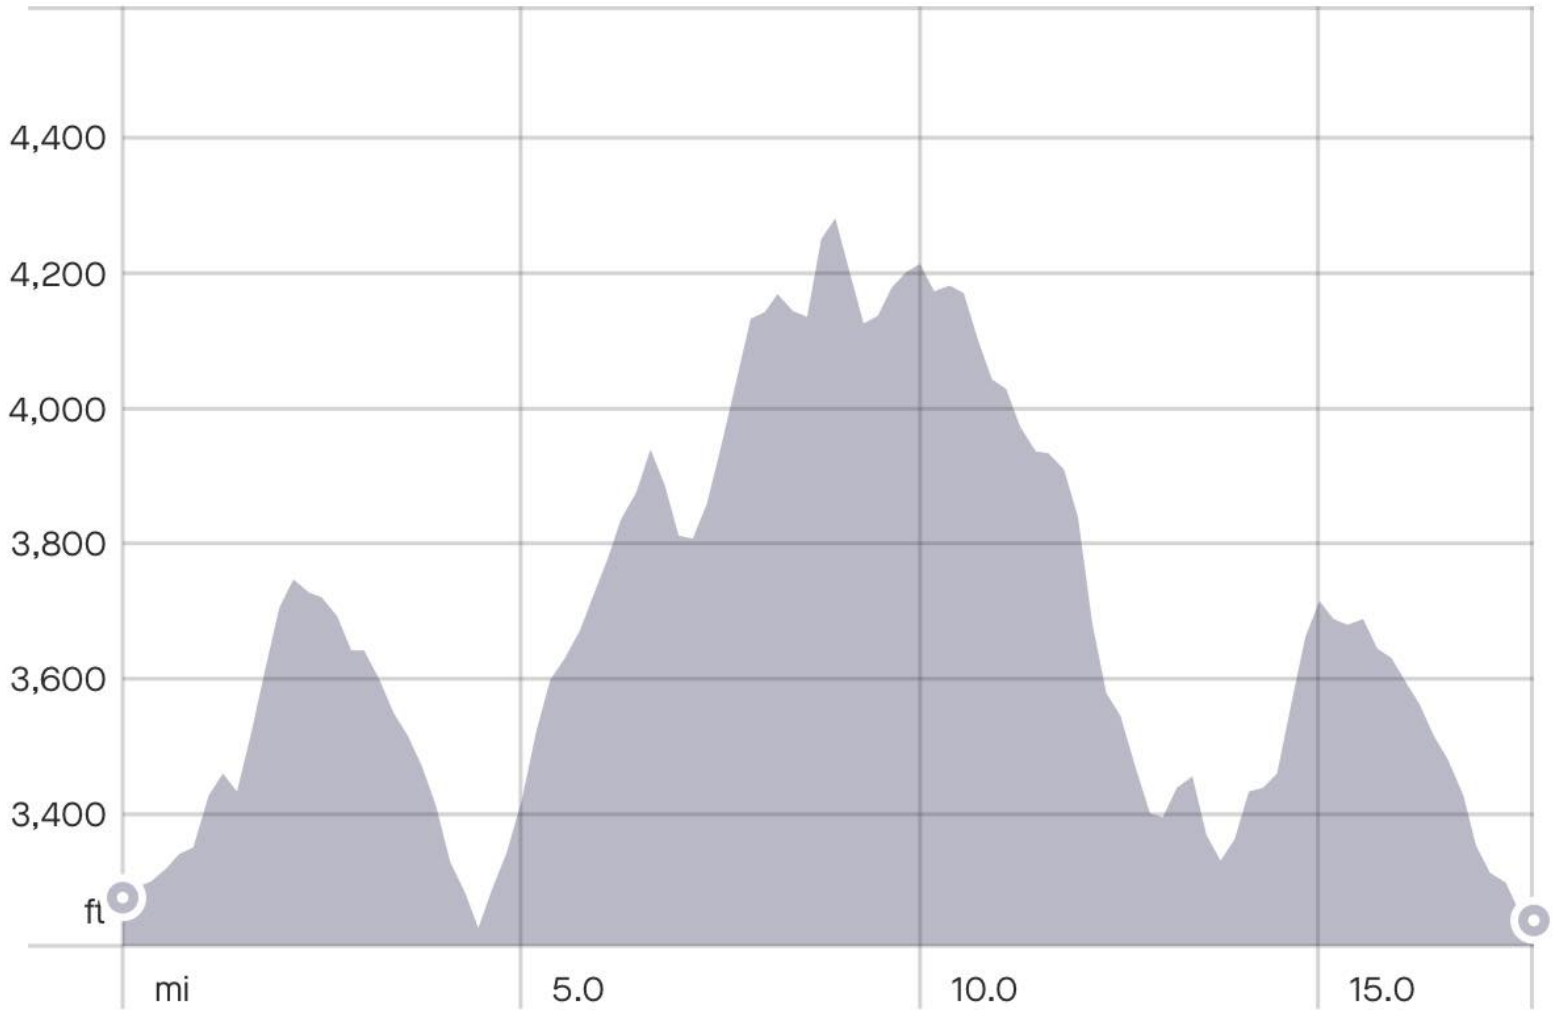

# Elevation

Elevation Gain

2,582 ft

Max Elevation

4,301 ft