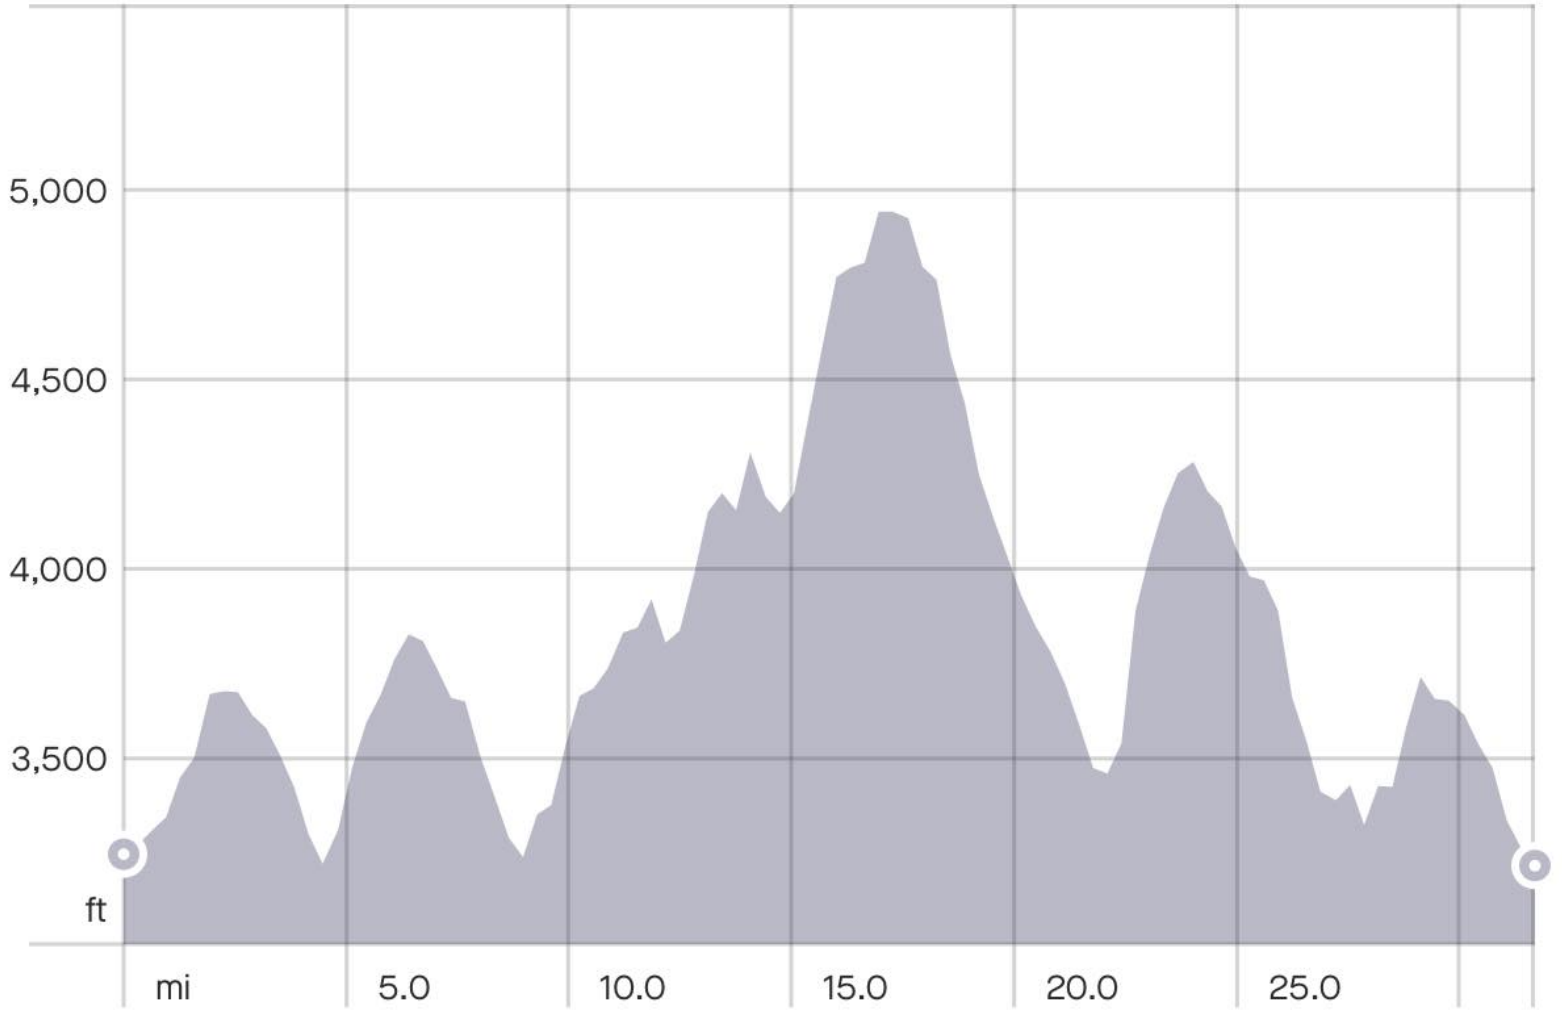

Elevation

Elevation Gain

5,460 ft

Max Elevation

4,967 ft